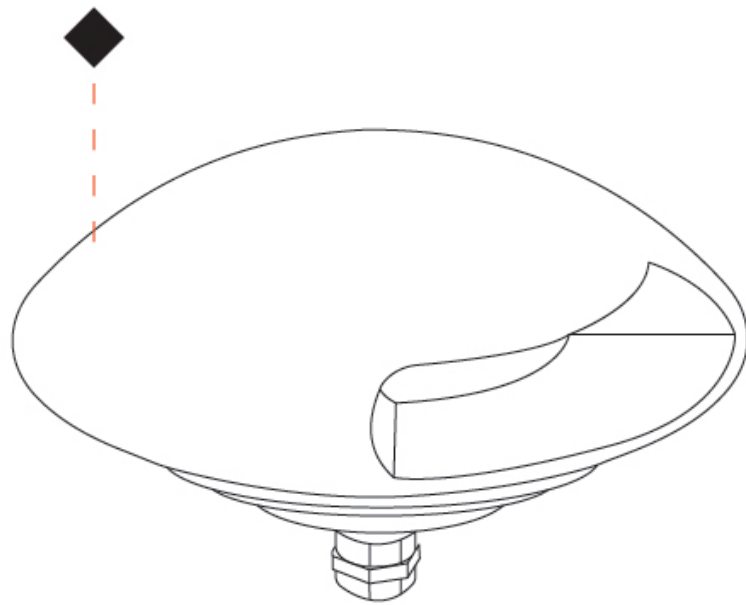

EXPLORER 125-1 RECESSED

E12I0074-

PROJECT _____

TYPE _____

SPECIFIER _____

QUANTITY _____

DATE _____

E