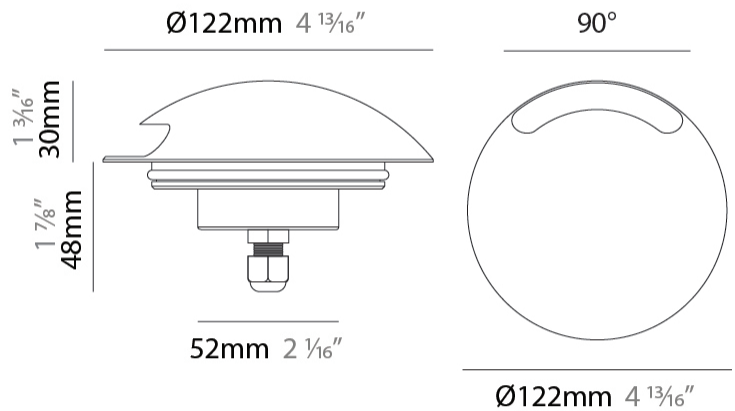

GENERAL

Series: Explorer 125-1
 Brand: Unonovesette
 Division: Exterior
 Mounting Type: Recessed
 Mounting Location: In-Ground
 Subcategory: Drive Over

PHYSICAL

Shape: Round
 Diameter (mm): 122
 Diameter (in): 4 ¹³/₁₆
 Height (mm): 78
 Depth (mm): 48
 Height (in): 3 ¹/₁₆
 Depth (in): 1 ⁷/₈
 Light Distribution: Direct
 Load Resistance (kg): Drive Over Up to 2500Kgs
 Load Resistance (lbs): Drive Over Up to 5511Lbs
 Diffuser: Extra clear tempered 6mm
 Fixture Finish: [SWS](#) / [ASB](#) / [PSB](#)
 Fixture Material: Extruded Aluminum
 Cable Details: 35cm NS20N PCP 2x0,5mm2
 Cut-out Measurements: 88mm/3 7/16"

LED

Color Temperature (*K): [2700](#) / [3000](#) / [4000](#)
 Max. Delivered Lumen (lm): 515 (3000K)
 CRI: >90 CRI
 Lamp Life (hrs): 50000

OPTICAL

Optic°: 20 / 90

RATINGS AND CERTIFICATIONS

Certified By: Certified for North American Standards
 IP rating: IP68 (not for permanent immersion)
 IK Rating: IK10